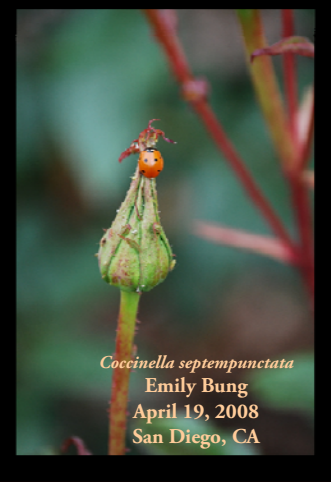

Ananda Reilly's fennel plants
San Diego, Urban Canyon
Photos by her grandfather

Coccinella septempunctata
Emily Bung
April 19, 2008
San Diego, CA